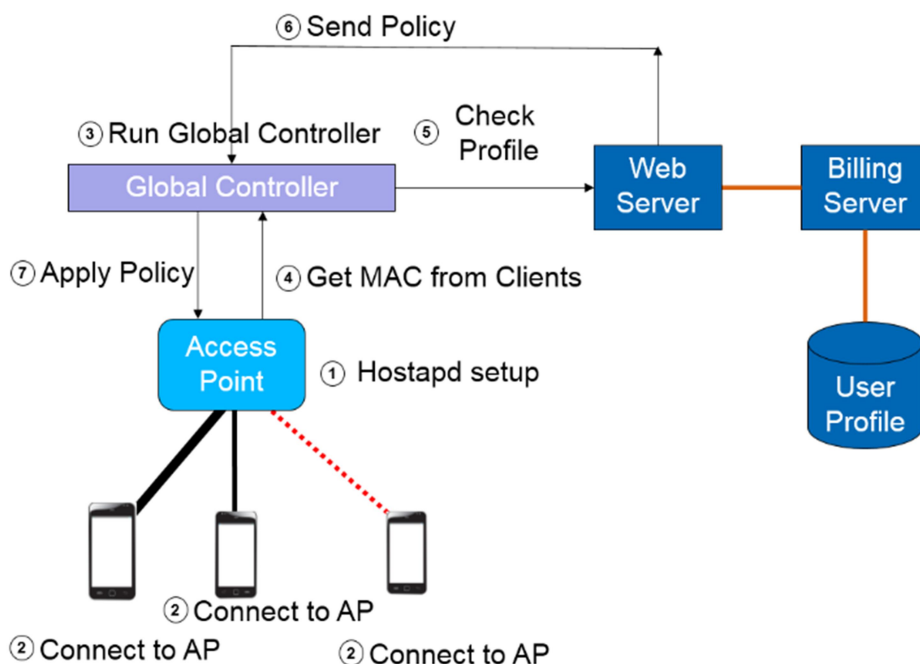

Goal of Experiment: The PROMETEUS experiment has as main goal the creation of a simple network access mechanism for emergency scenarios where clients will connect to temporary infrastructures. The Level7 commercial billing solution has been adapted in order to register/permit the network access in the WISHFUL testbed.

Main challenge of Experiment: to interface the WISHFUL infrastructure with the Level7 commercial platform in order to apply real life commercial policies in a R&D scenario, using and adapting the WISHFUL software framework.

Description of setup of Experiment, including 1 or maximum 2 figures