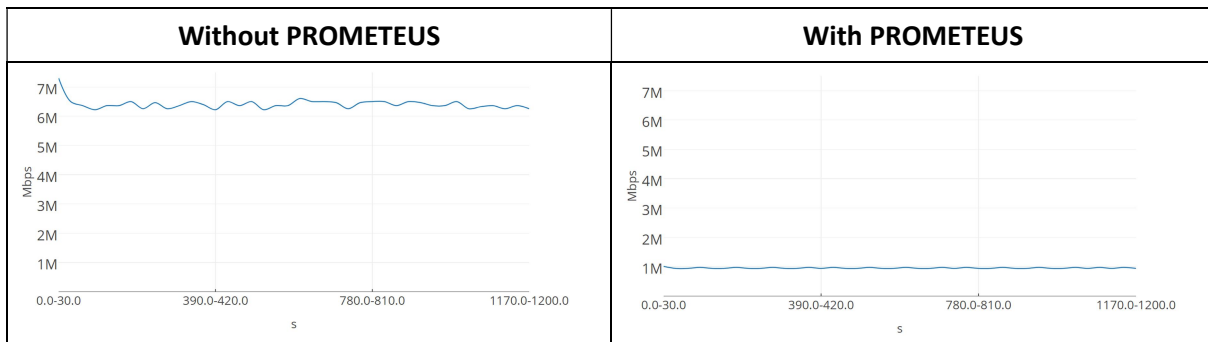

PROMETEUS does the right traffic shaping accordingly to the profile stored in the BSS/OSS

Conclusions: Level7 could validate new ideas in a new business segment (emergency infrastructures for disaster recovery scenarios) in order to reposition its technological offer. Thanks to the UPIs and to the WISHFUL testbed, Level7 could focus its effort in the software development and technology validation.

Feedback: Thanks to WISHFUL we could focus on the added value of our technological proposal. We believe that thanks to the WISHFUL UPIs researchers can now speed up frameworks development and scenarios validation.