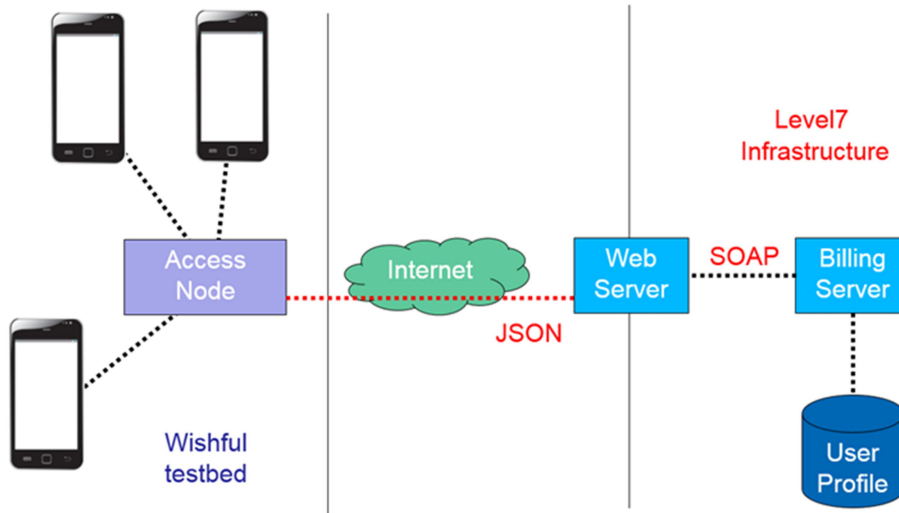

Main results, illustrated by 1 or maximum 2 figures with clear, but concise figure captions.

Connecting WiSFHFUL to a Commercial BSS/Billing solution in order to enhance it with AAA